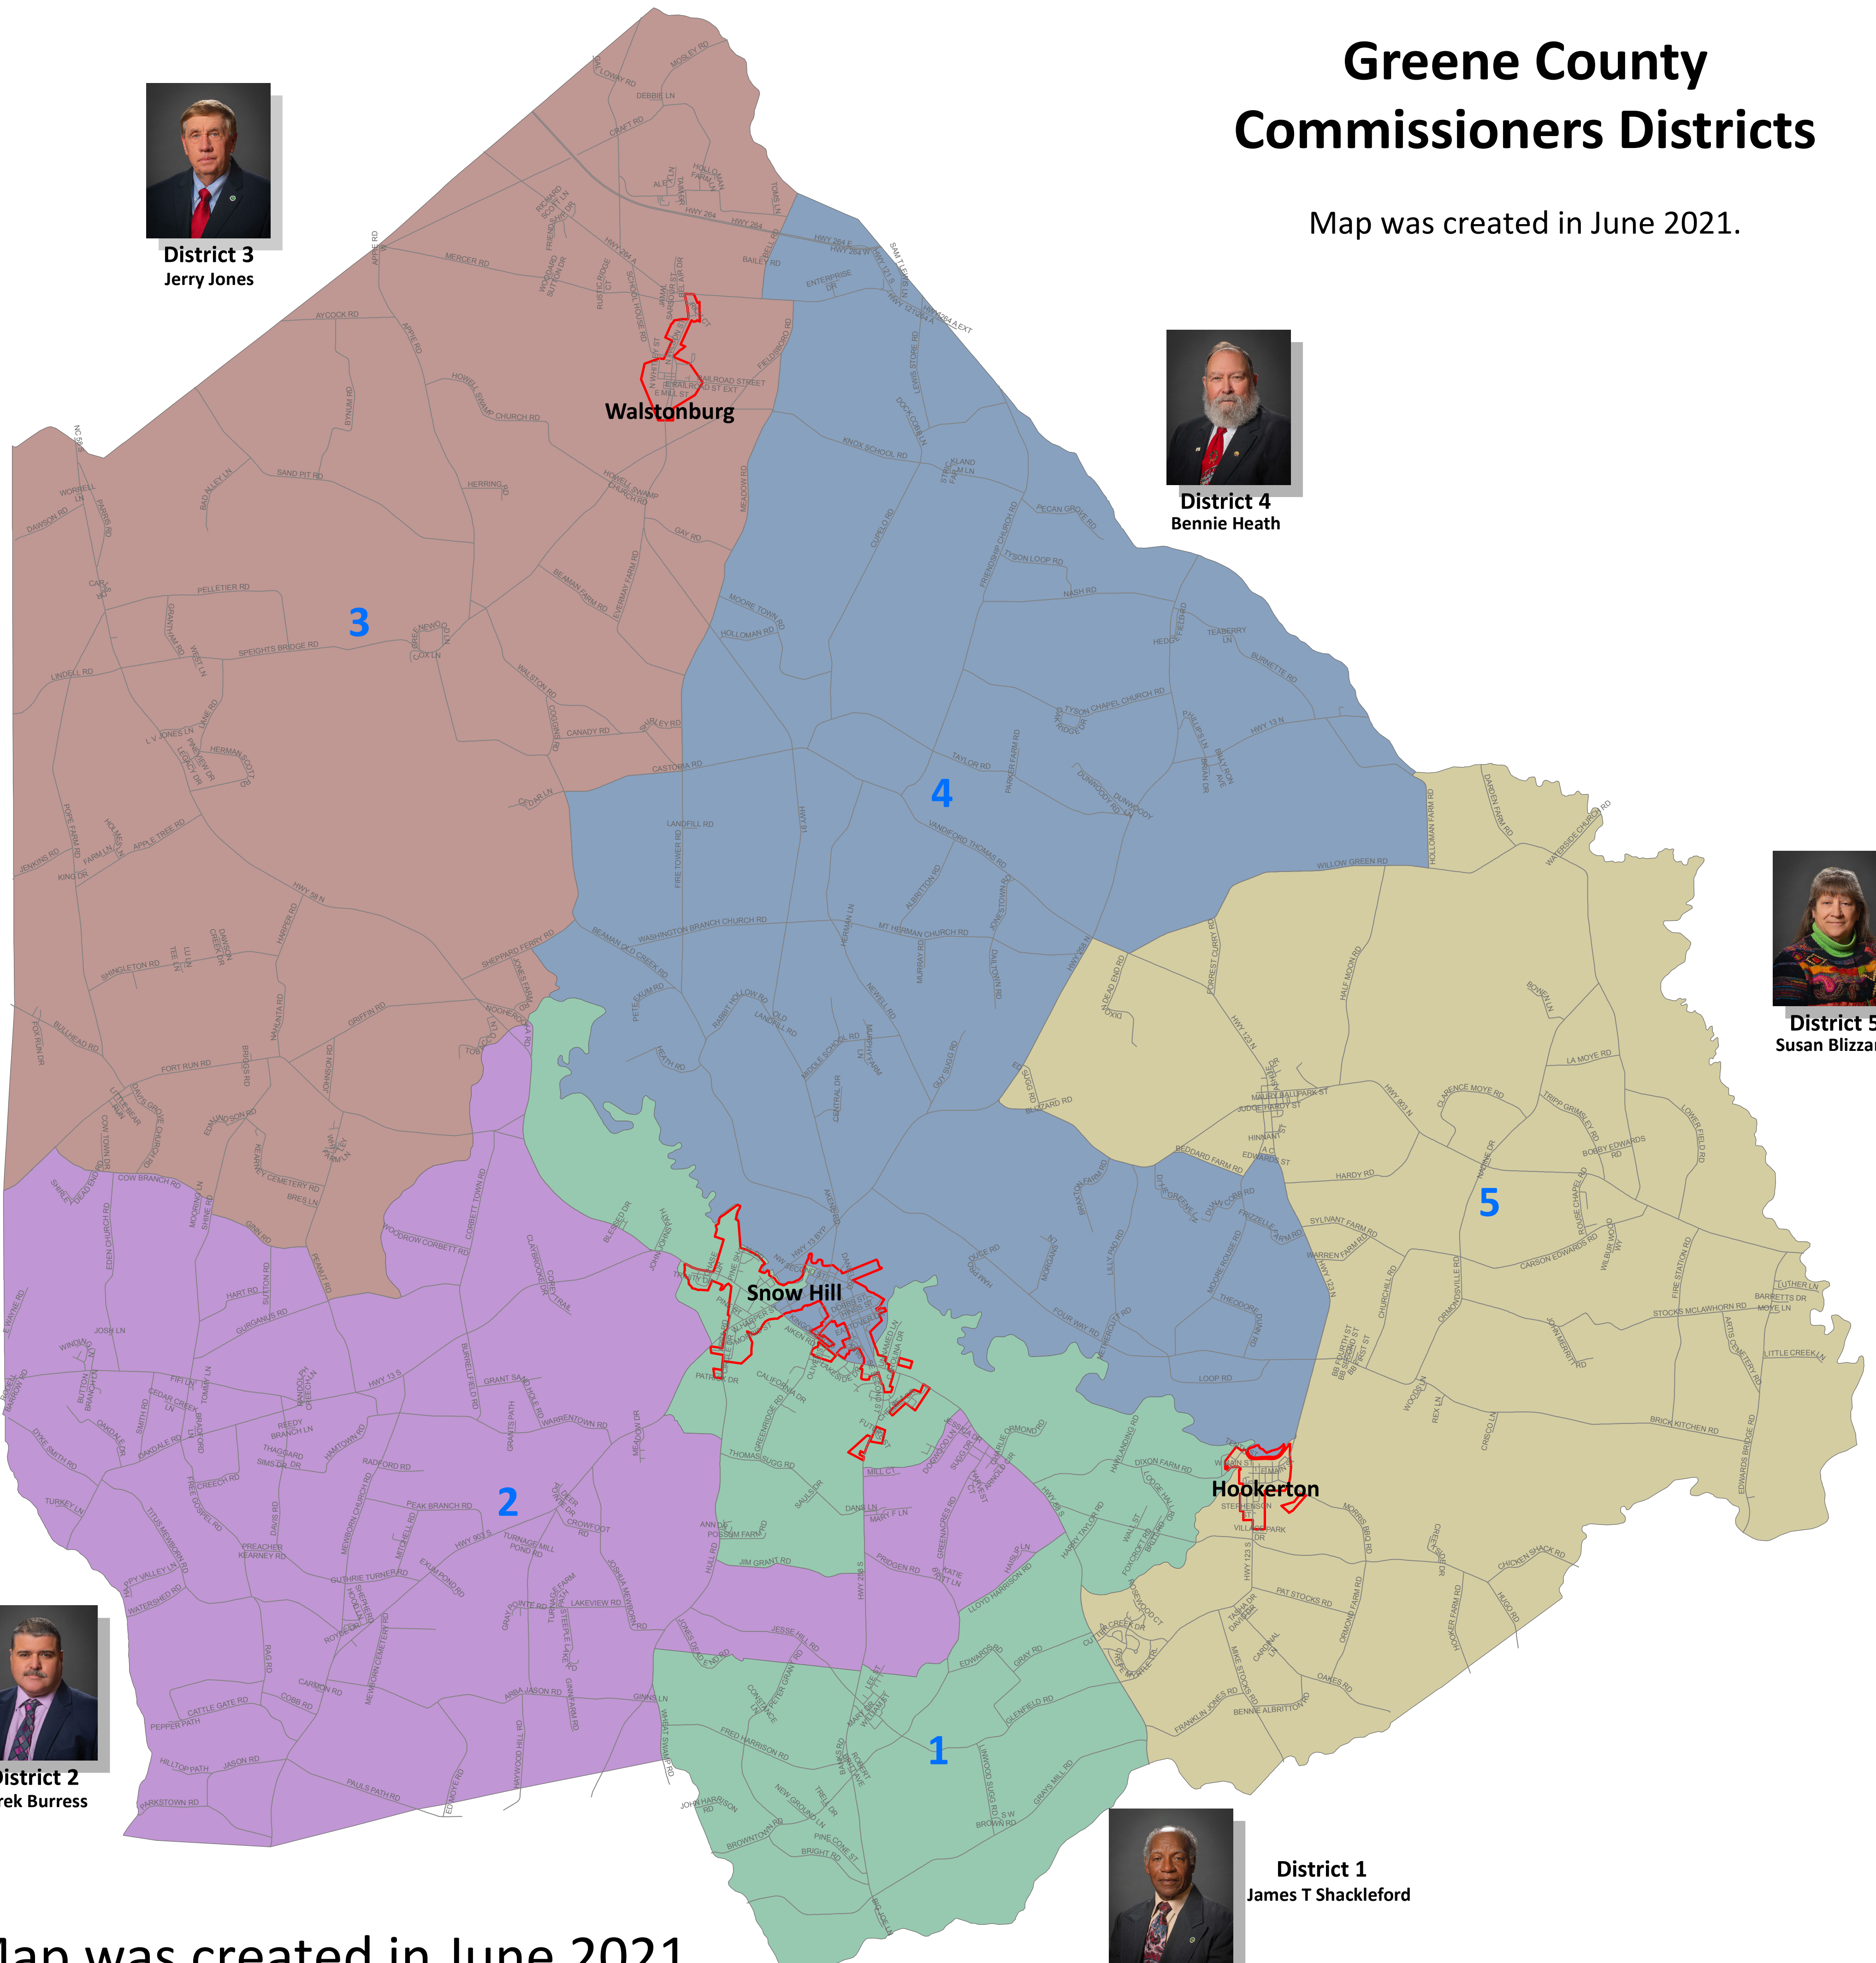

Greene County Commissioners Districts

Map was created in June 2021.

District 3
Jerry Jones

District 4
Bennie Heath

District 5
Susan Blizzard

District 2
Derek Burress

District 1
James T. Shackelford

Map was created in June 2021.